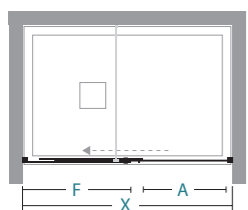

informazioni

informations

apertura scorrevole
sliding door

	X	A	F							
95-99	41	48							2	43
105-109	41	58							2	46
115-119	51	58							2	50
125-129	51	68							2	54
135-139	61	68							2	59
145-149	61	78							2	62
155-159	66	83							2	66
165-169	66	93							2	69
175-179	66	103							2	72

X lunghezza parete doccia\ shower wall length
A spazio d'entrata\ entrance space
F lunghezza lato fisso\ fixed side length